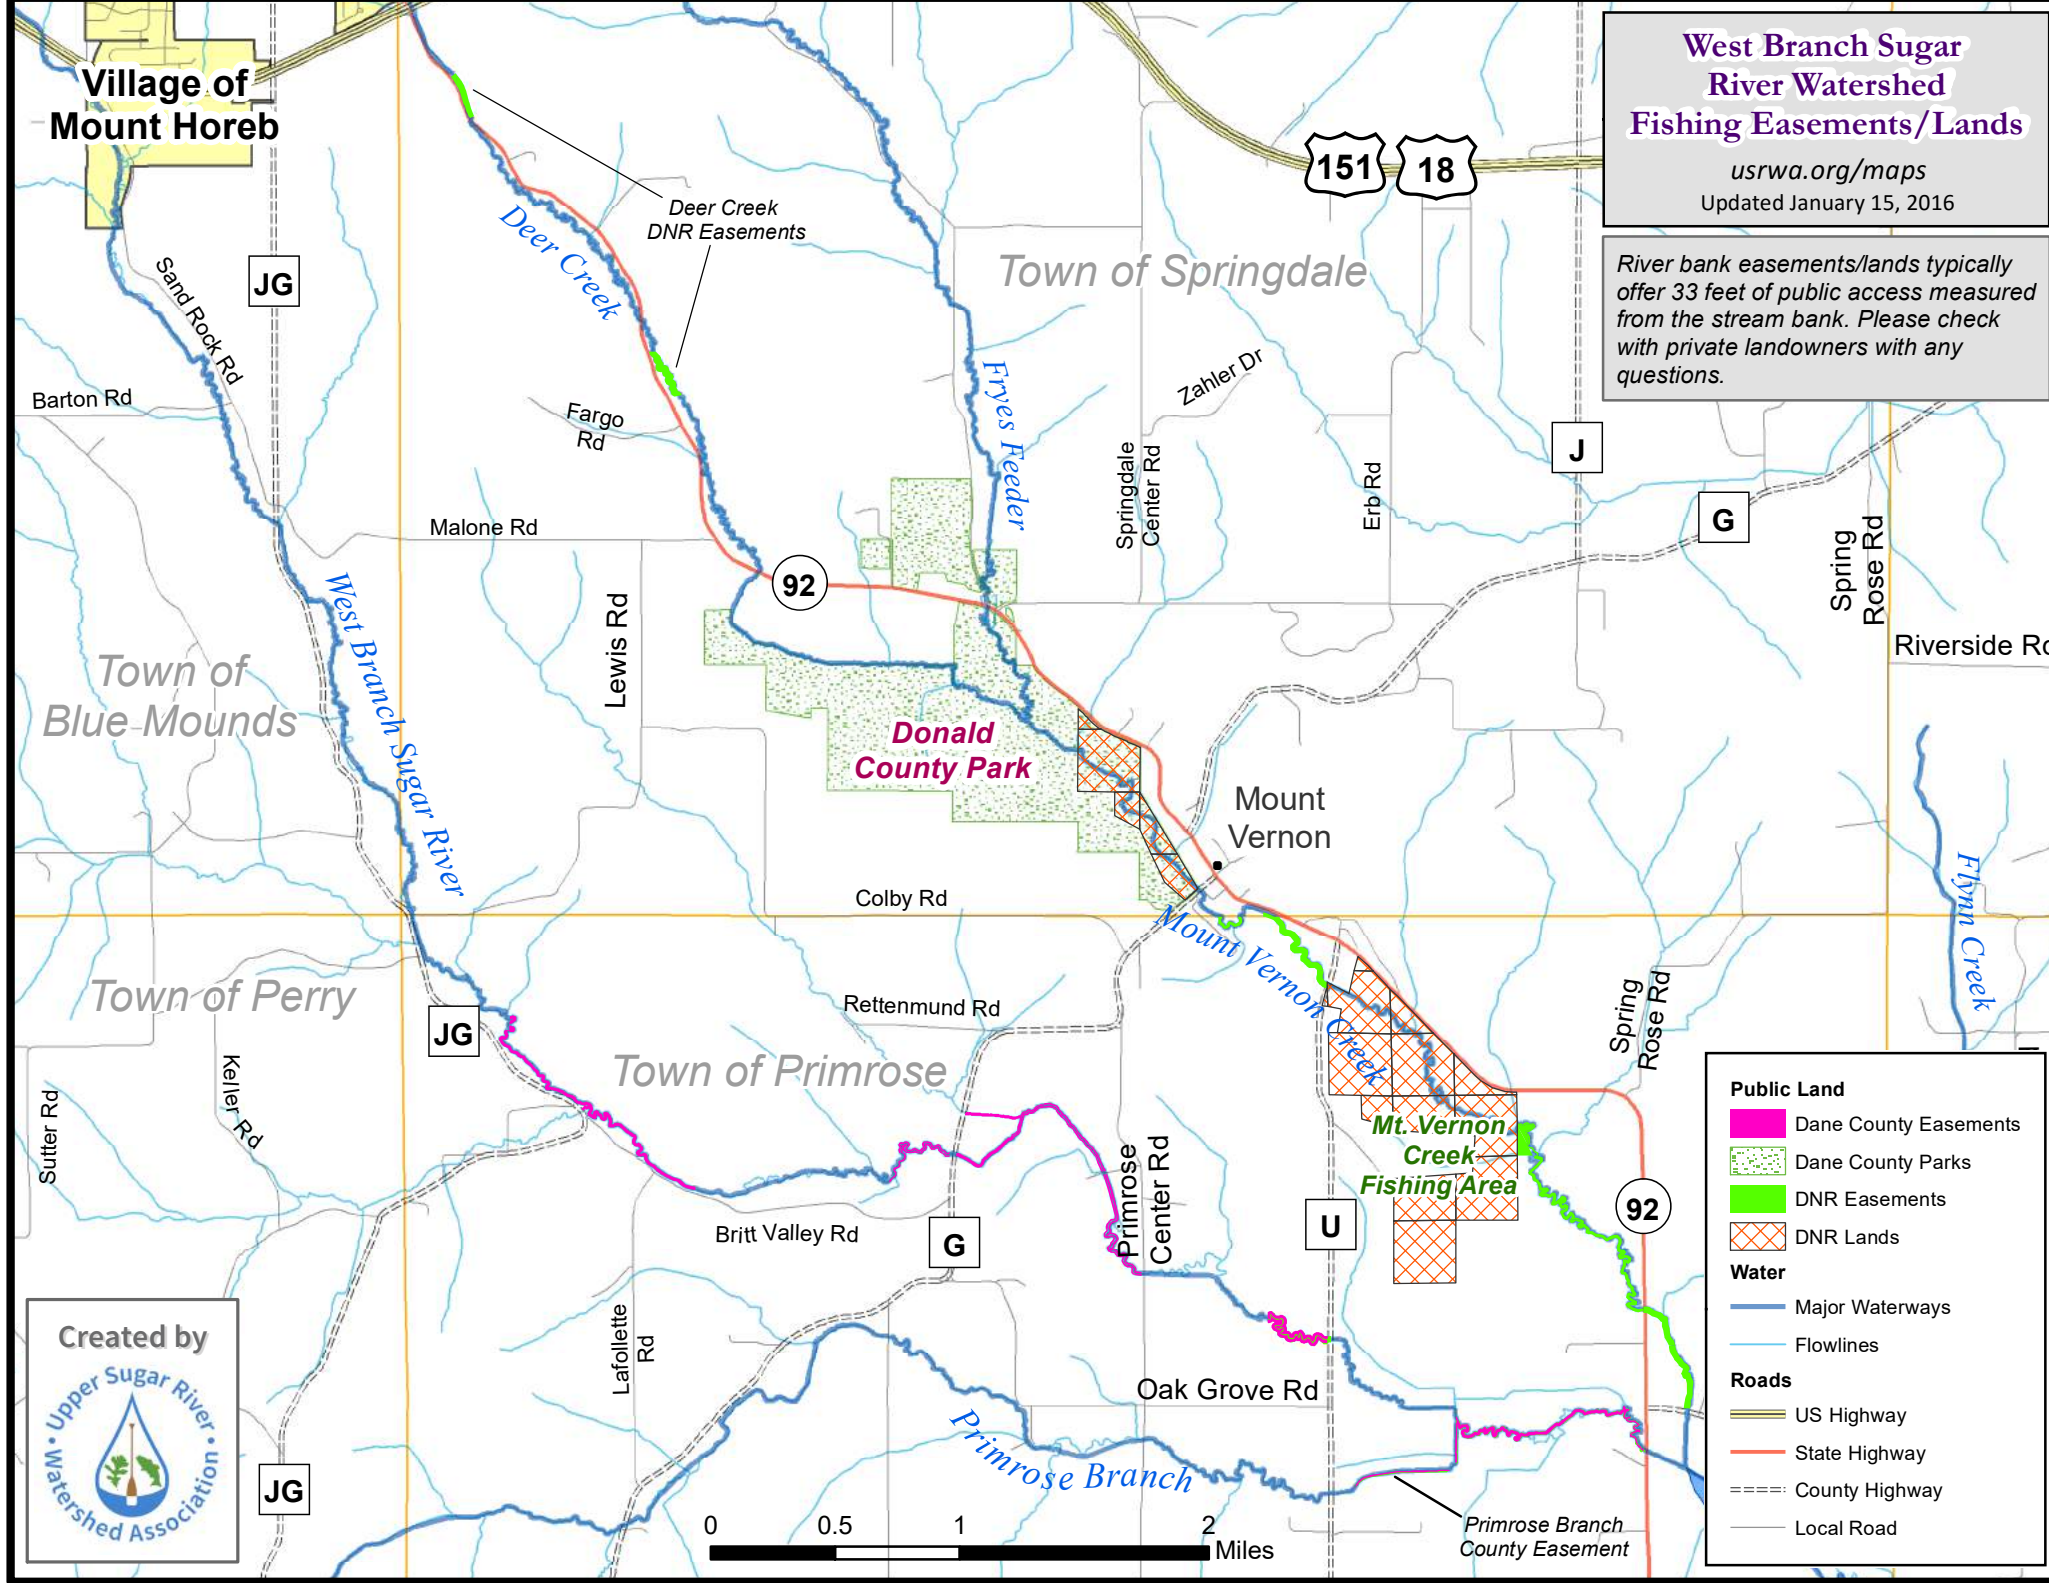

West Branch Sugar River Watershed Fishing Easements/Lands
usrwa.org/maps
 Updated January 15, 2016

River bank easements/lands typically offer 33 feet of public access measured from the stream bank. Please check with private landowners with any questions.

Public Land

- Dane County Easements
- Dane County Parks
- DNR Easements
- DNR Lands

Water

- Major Waterways
- Flowlines

Roads

- US Highway
- State Highway
- County Highway
- Local Road