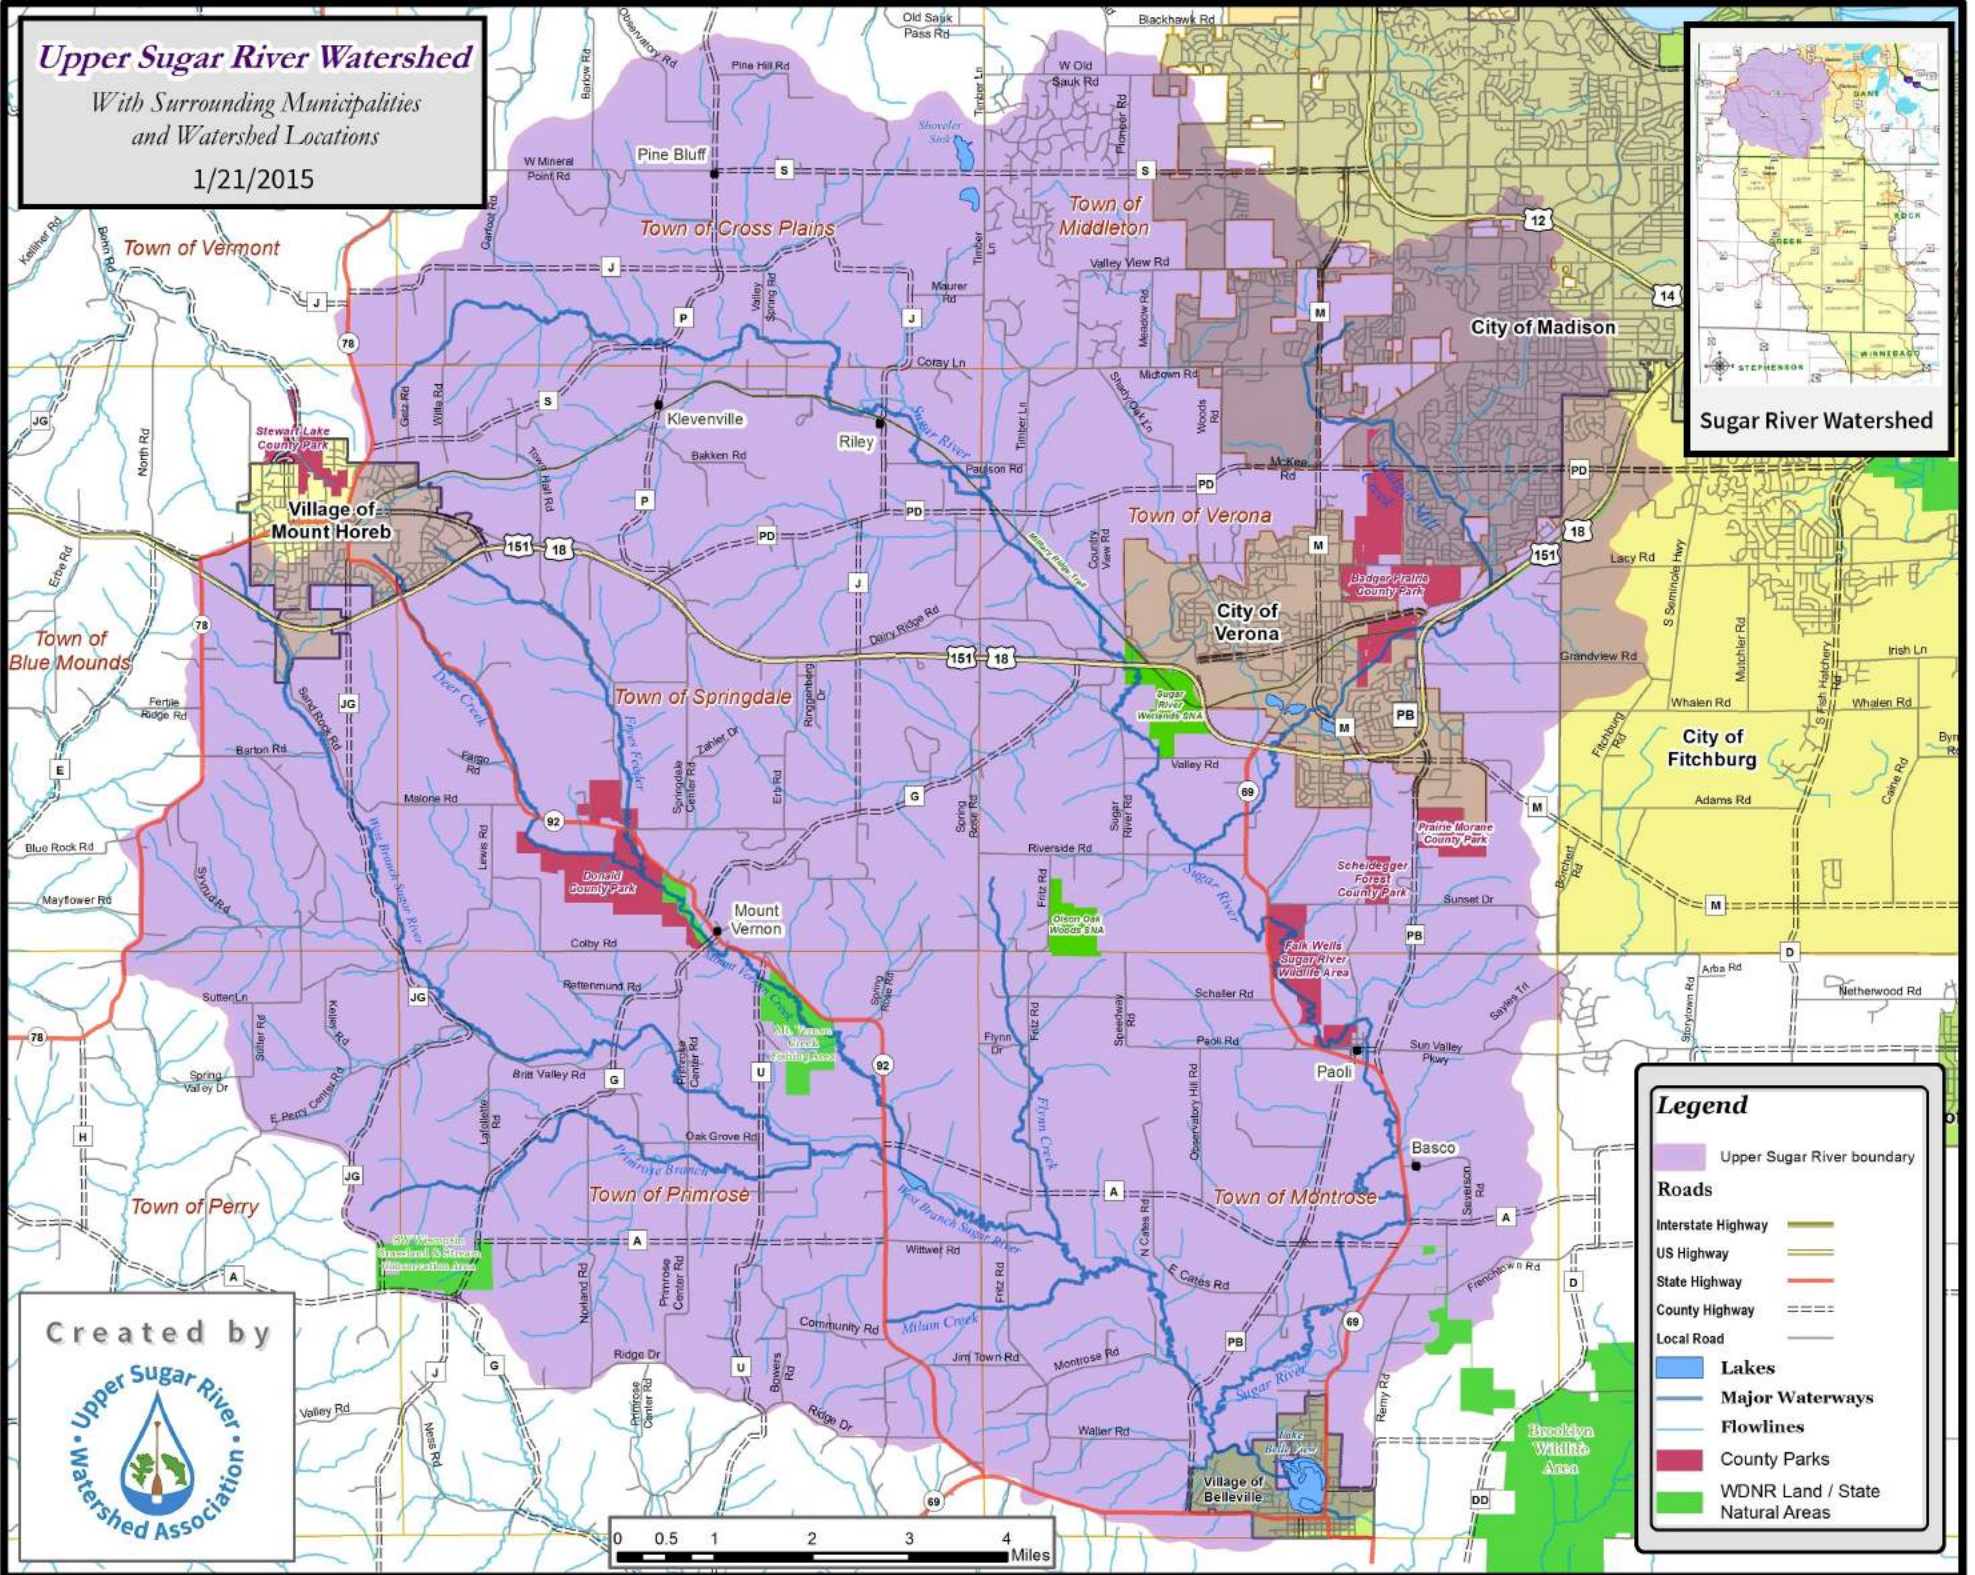

Upper Sugar River Watershed

With Surrounding Municipalities
and Watershed Locations

1/21/2015

Legend

- Upper Sugar River boundary
- Roads**
 - Interstate Highway
 - US Highway
 - State Highway
 - County Highway
 - Local Road
- Lakes**
- Major Waterways**
- Flowlines**
- County Parks
- WDNR Land / State Natural Areas

Created by

Upper Sugar River Watershed Association