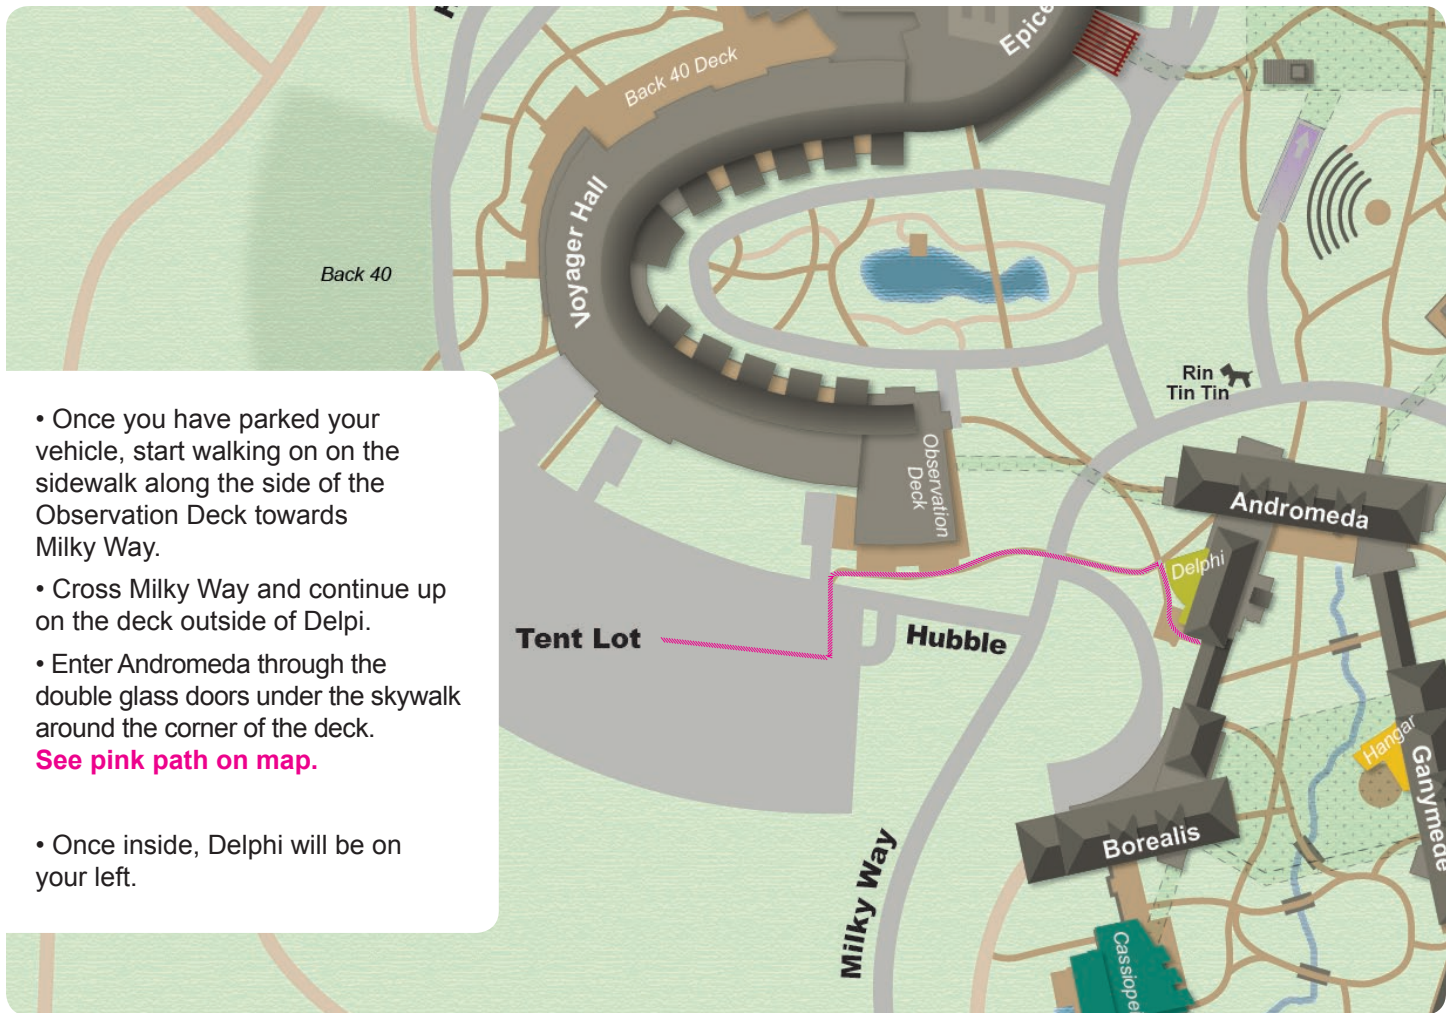

From the West or East on Hwy 18/151...

1. Take Exit 76 (MV/Epic Lane/West Verona Ave).
 - From the east, go straight at the traffic lights, crossing West Verona Ave. You'll then be on Epic Lane.
 - From the west, turn left at the traffic lights, onto Epic Lane.
2. At the first intersection (rock wall), turn left to stay on Epic Lane.
3. Drive about one-half mile then turn right onto Milky Way (Epic's driveway). Continue about a half-mile to the Campus.
4. Take the first left on Hubble and park in the Tent Lot on your left.

If traveling from the North on County Road M...
Take a right on West Verona Ave. and drive through town until you reach Epic Lane.
Take a right. *Continue to step #2 above.*

 **Most auto GPS systems will not lead you correctly to Epic. Check your route before departing.**

- Once you have parked your vehicle, start walking on on the sidewalk along the side of the Observation Deck towards Milky Way.
- Cross Milky Way and continue up on the deck outside of Delpi.
- Enter Andromeda through the double glass doors under the skywalk around the corner of the deck.
See pink path on map.
- Once inside, Delphi will be on your left.